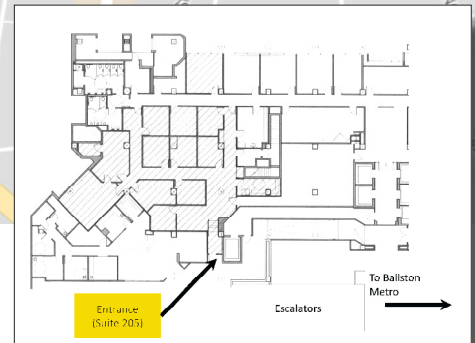

**SYSTEMS & TECHNOLOGY
RESEARCH - VIRGINIA
OFFICE**

901 North Stuart Street
Suite 300
Arlington, VA 22203

(844) 204-0963

FROM THE NORTH

- Take I-70 E, I-270 S and I-495 S to Fairfax Dr. in Arlington. Take exit 71 from I-66 E. Continue on Fairfax Dr. to N Stuart St. End 901 N Stuart St #300.
- Take 295 S to Washington Pkwy & State Hwy 295 to VA-27 W/S Washington Blvd in Arlington. Take exit 8A from I-395 S. Continue on S Washington Blvd. Take Fairfax Dr. to N Stuart St. End 901 N Stuart St #300.

FROM THE SOUTH

Get on I-95 N in Falmouth from River Rd and US-17 BUS N/Warrenton Rd. Continue on I-95 N to Arlington. Take exit 8A from I-395 N. Continue on S Washington Blvd. Drive to N Stuart St. End 901 N Stuart St. #300.