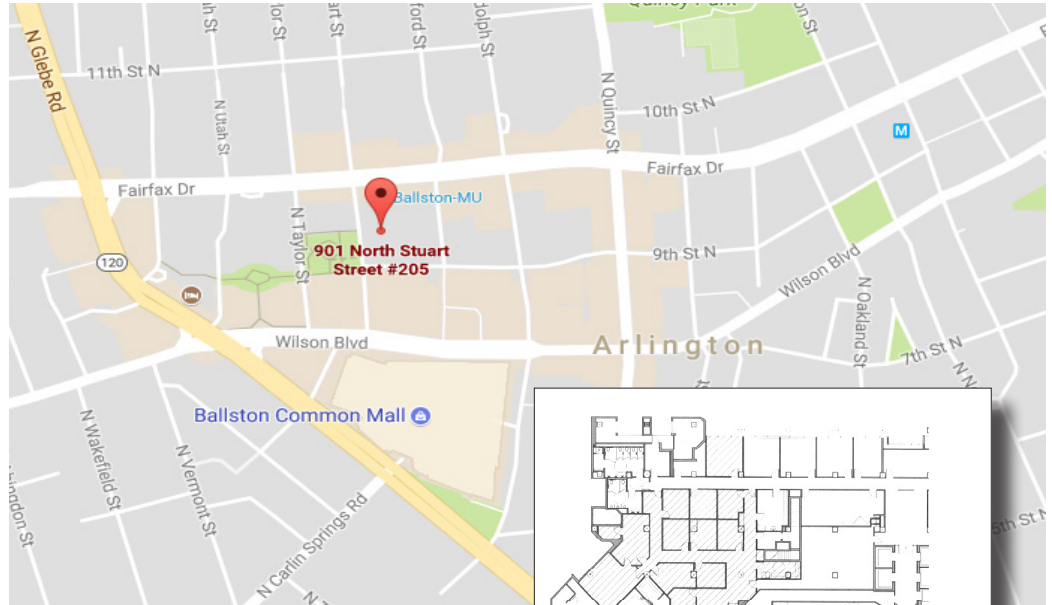

**SYSTEMS & TECHNOLOGY
RESEARCH - VIRGINIA
OFFICE**

901 North Stuart Street
Suite 300
Arlington, VA 22203

(844) 204-0963

FROM THE NORTH

- Take I-70 E, I-270 S and I-495 S to Fairfax Dr. in Arlington. Take exit 71 from I-66 E. Continue on Fairfax Dr. to N Stuart St. End 901 N Stuart St #300.
- Take 295 S to Washington Pkwy & State Hwy 295 to VA-27 W/S Washington Blvd in Arlington. Take exit 8A from I-395 S. Continue on S Washington Blvd. Take Fairfax Dr. to N Stuart St. End 901 N Stuart St #300.

FROM THE SOUTH

Get on I-95 N in Falmouth from River Rd and US-17 BUS N/Warrenton Rd. Continue on I-95 N to Arlington. Take exit 8A from I-395 N. Continue on S Washington Blvd. Drive to N Stuart St. End 901 N Stuart St. #300.

NEARBY HOTELS

Hilton, Arlington

950 N Stafford St
Arlington, VA 22203

The Westin Arlington Gateway

801 N Glebe Rd
Arlington, VA 22203